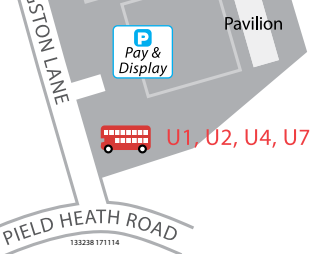

Brunel University London Campus Map

Zone A
Chadwick
Gaskell
Marie Jahoda
Meeting House

Zone B
Arts Centre
Bragg
Print and Design
Halsbury
Heinz Wolff
John Crank

Zone C
Bannerman Centre
Hamilton Centre
Lecture Centre
Michael Sterling
Wilfred Brown

Zone D
Antonin Artaud
Howell
Joseph Lowe
Medical Centre
Tower A
Tower B
Tower C and D

Zone E
Indoor Athletics Centre
Eastern Gateway
Lancaster Suite
Mary Seacole
Sports Centre
St Johns

Zone G
Brunel Science Park
Elliott Jaques
Gardiner
Russell

Zone F
Accommodation Office
Counselling Service
Housing Office
Sports Park
Sports Pavilion